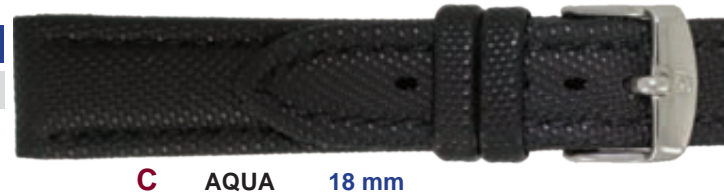

Kiinnitysleveys:	14 mm	18, 20, 22 mm
Rannekkeen pituus:	70 x 110 mm	75 x 135 mm
Rannekkeen paksuus:	2,3 mm	2,4 mm

Hintaryhmä:  B

5  
musta

**C WATERMAN** 18, 20 mm

**E X-LANDER** 22 mm

**C AQUA** 18, 20 mm

**CAS** 18, 20 mm

**PU**

HINTARYHMÄT							DIPLOMAT® Keeper®	
Z = 12,-	D = 22,-	H = 28,-	L = 34,-	P = 44,-	T = 55,-	W = 79,-		
A = 17,-	E = 23,-	I = 29,-	M = 38,-	Q = 46,-	U = 60,-	X = 89,-		
B = 18,-	F = 24,-	J = 30,-	N = 40,-	R = 48,-	V = 69,-	Y = 99,-		
C = 20,-	G = 26,-	K = 32,-	O = 42,-	S = 50,-				