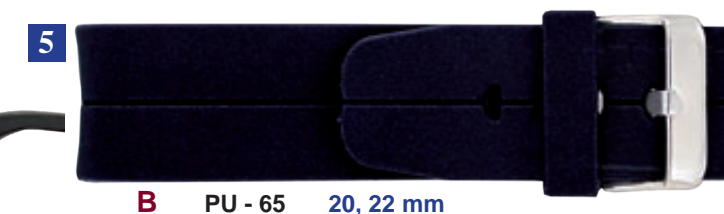

Kiinnitysleveys:	14 mm	18, 20, 22 mm
Rannekkeen pituus:	70 x 110 mm	75 x 135 mm
Rannekkeen paksuus:	2,3 mm	2,4 mm

Hintaryhmä:  B

5  
musta

**C WATERMAN** 18, 20 mm

**E X-LANDER** 22 mm

**C AQUA** 18, 20 mm

**CAS** 18, 20 mm

**PU**

HINTARYHMÄT							DIPLOMAT® Keeper®	
Z = 12,-	D = 22,-	H = 28,-	L = 34,-	P = 44,-	T = 55,-	W = 79,-		
A = 17,-	E = 23,-	I = 29,-	M = 38,-	Q = 46,-	U = 60,-	X = 89,-		
B = 18,-	F = 24,-	J = 30,-	N = 40,-	R = 48,-	V = 69,-	Y = 99,-		
C = 20,-	G = 26,-	K = 32,-	O = 42,-	S = 50,-				