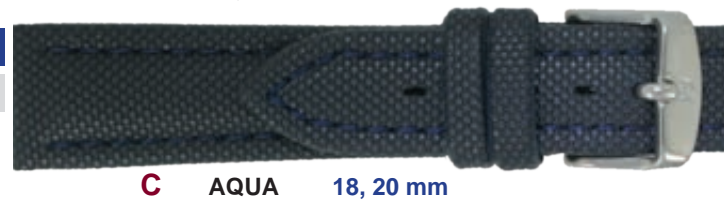

Kiinnitysleveys:	14 mm	18, 20, 22 mm
Rannekkeen pituus:	70 x 110 mm	75 x 135 mm
Rannekkeen paksuus:	2,3 mm	2,4 mm

Hintaryhmä:  B

5  
musta

**C WATERMAN** 18, 20 mm

**E X-LANDER** 22 mm

**C AQUA** 18, 20 mm

**CAS** 18, 20 mm

**PU**

HINTARYHMÄT							DIPLOMAT® Keeper®	
Z = 12,-	D = 22,-	H = 28,-	L = 34,-	P = 44,-	T = 55,-	W = 79,-		
A = 17,-	E = 23,-	I = 29,-	M = 38,-	Q = 46,-	U = 60,-	X = 89,-		
B = 18,-	F = 24,-	J = 30,-	N = 40,-	R = 48,-	V = 69,-	Y = 99,-		
C = 20,-	G = 26,-	K = 32,-	O = 42,-	S = 50,-				