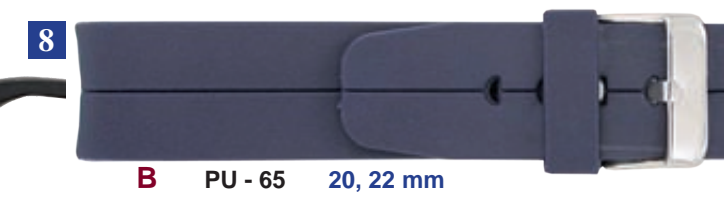

Kiinnitysleveys:	14 mm	18, 20, 22 mm
Rannekkeen pituus:	70 x 110 mm	75 x 135 mm
Rannekkeen paksuus:	2,3 mm	2,4 mm

Hintaryhmä:  B

5  
musta

**C WATERMAN** 18, 20 mm

**E X-LANDER** 22 mm

**C AQUA** 18, 20 mm

**CAS** 18, 20 mm

**PU**

HINTARYHMÄT							DIPLOMAT® Keeper®	
Z = 12,-	D = 22,-	H = 28,-	L = 34,-	P = 44,-	T = 55,-	W = 79,-		
A = 17,-	E = 23,-	I = 29,-	M = 38,-	Q = 46,-	U = 60,-	X = 89,-		
B = 18,-	F = 24,-	J = 30,-	N = 40,-	R = 48,-	V = 69,-	Y = 99,-		
C = 20,-	G = 26,-	K = 32,-	O = 42,-	S = 50,-				